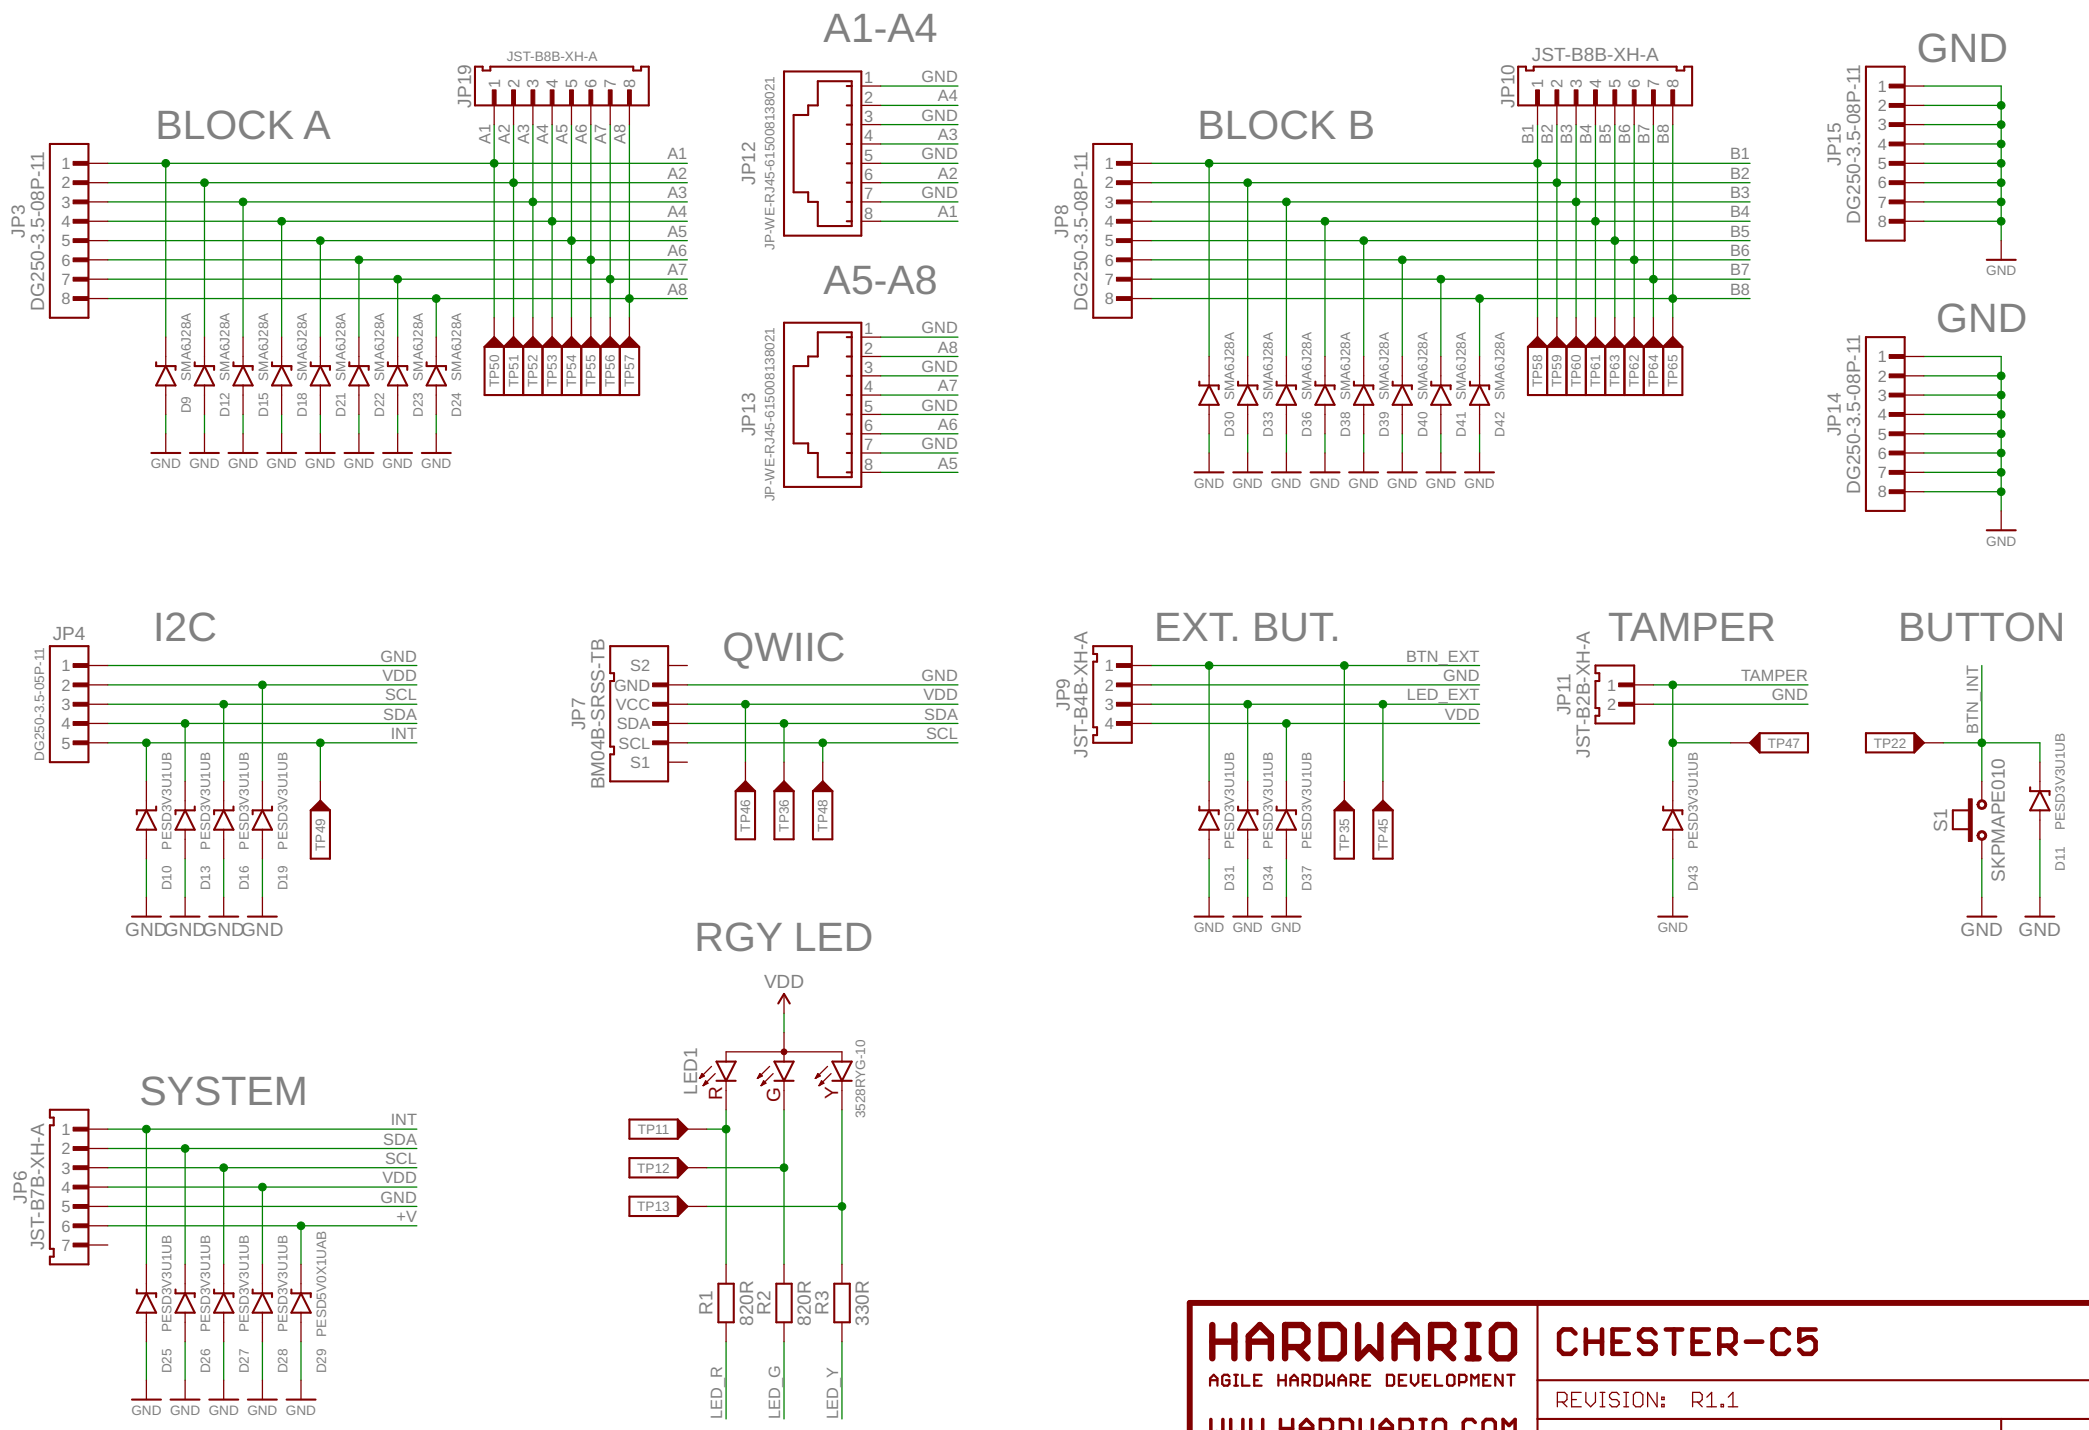

<b>HARDWARIO</b> AGILE HARDWARE DEVELOPMENT <a href="http://WWW.HARDWARIO.COM">WWW.HARDWARIO.COM</a>	<b>CHESTER-C5</b>	
	REVISION: R1.1 MODIFIED: 11.06.2024 22:05	1/5

<b>HARDWARIO</b> AGILE HARDWARE DEVELOPMENT <a href="http://WWW.HARDWARIO.COM">WWW.HARDWARIO.COM</a>	<b>CHESTER-C5</b>	
	REVISION: R1.1 MODIFIED: 11.06.2024 22:05	2/5

### BAT EXT

### DC IN 6-28 V

**HARDWARIO**

AGILE HARDWARE DEVELOPMENT

WWW.HARDWARIO.COM

**CHESTER-C5**

REVISION: R1.1

MODIFIED: 11.06.2024 22:05

3/5