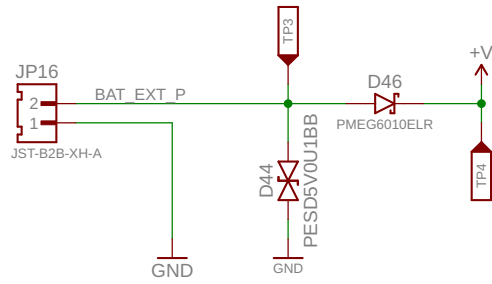

### BAT EXT

### DC IN 6-28 V

**HARDWARIO**

AGILE HARDWARE DEVELOPMENT

WWW.HARDWARIO.COM

**CHESTER-C5**

REVISION: R1.1

MODIFIED: 11.06.2024 22:05

3/5