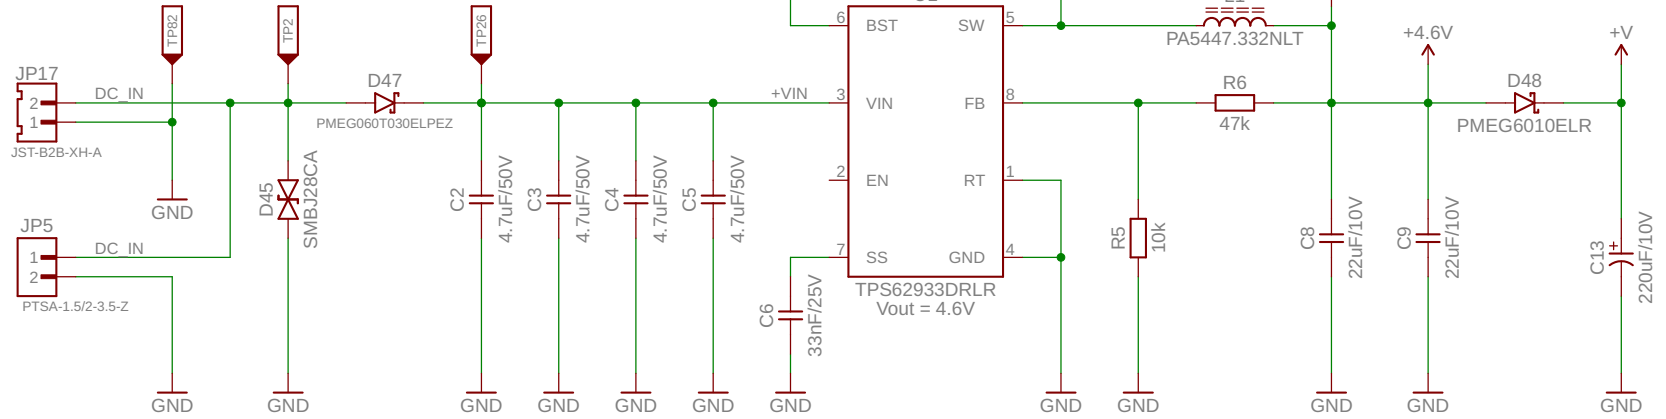

<b>HARDWARIO</b> AGILE HARDWARE DEVELOPMENT <a href="http://WWW.HARDWARIO.COM">WWW.HARDWARIO.COM</a>	<b>CHESTER-C5</b>	
	REVISION: R1.1 MODIFIED: 11.06.2024 22:05	1/5

<b>HARDWARIO</b> AGILE HARDWARE DEVELOPMENT <a href="http://WWW.HARDWARIO.COM">WWW.HARDWARIO.COM</a>	<b>CHESTER-C5</b>	
	REVISION: R1.1 MODIFIED: 11.06.2024 22:05	2/5

### BAT EXT

### DC IN 6-28 V

**HARDWARIO**

AGILE HARDWARE DEVELOPMENT

WWW.HARDWARIO.COM

**CHESTER-C5**

REVISION: R1.1

MODIFIED: 11.06.2024 22:05

3/5